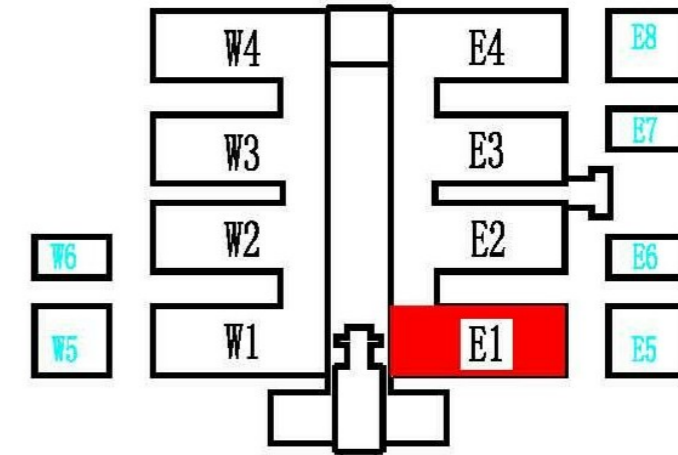

CIMT 2019

Hall E1 - German Group

Robot