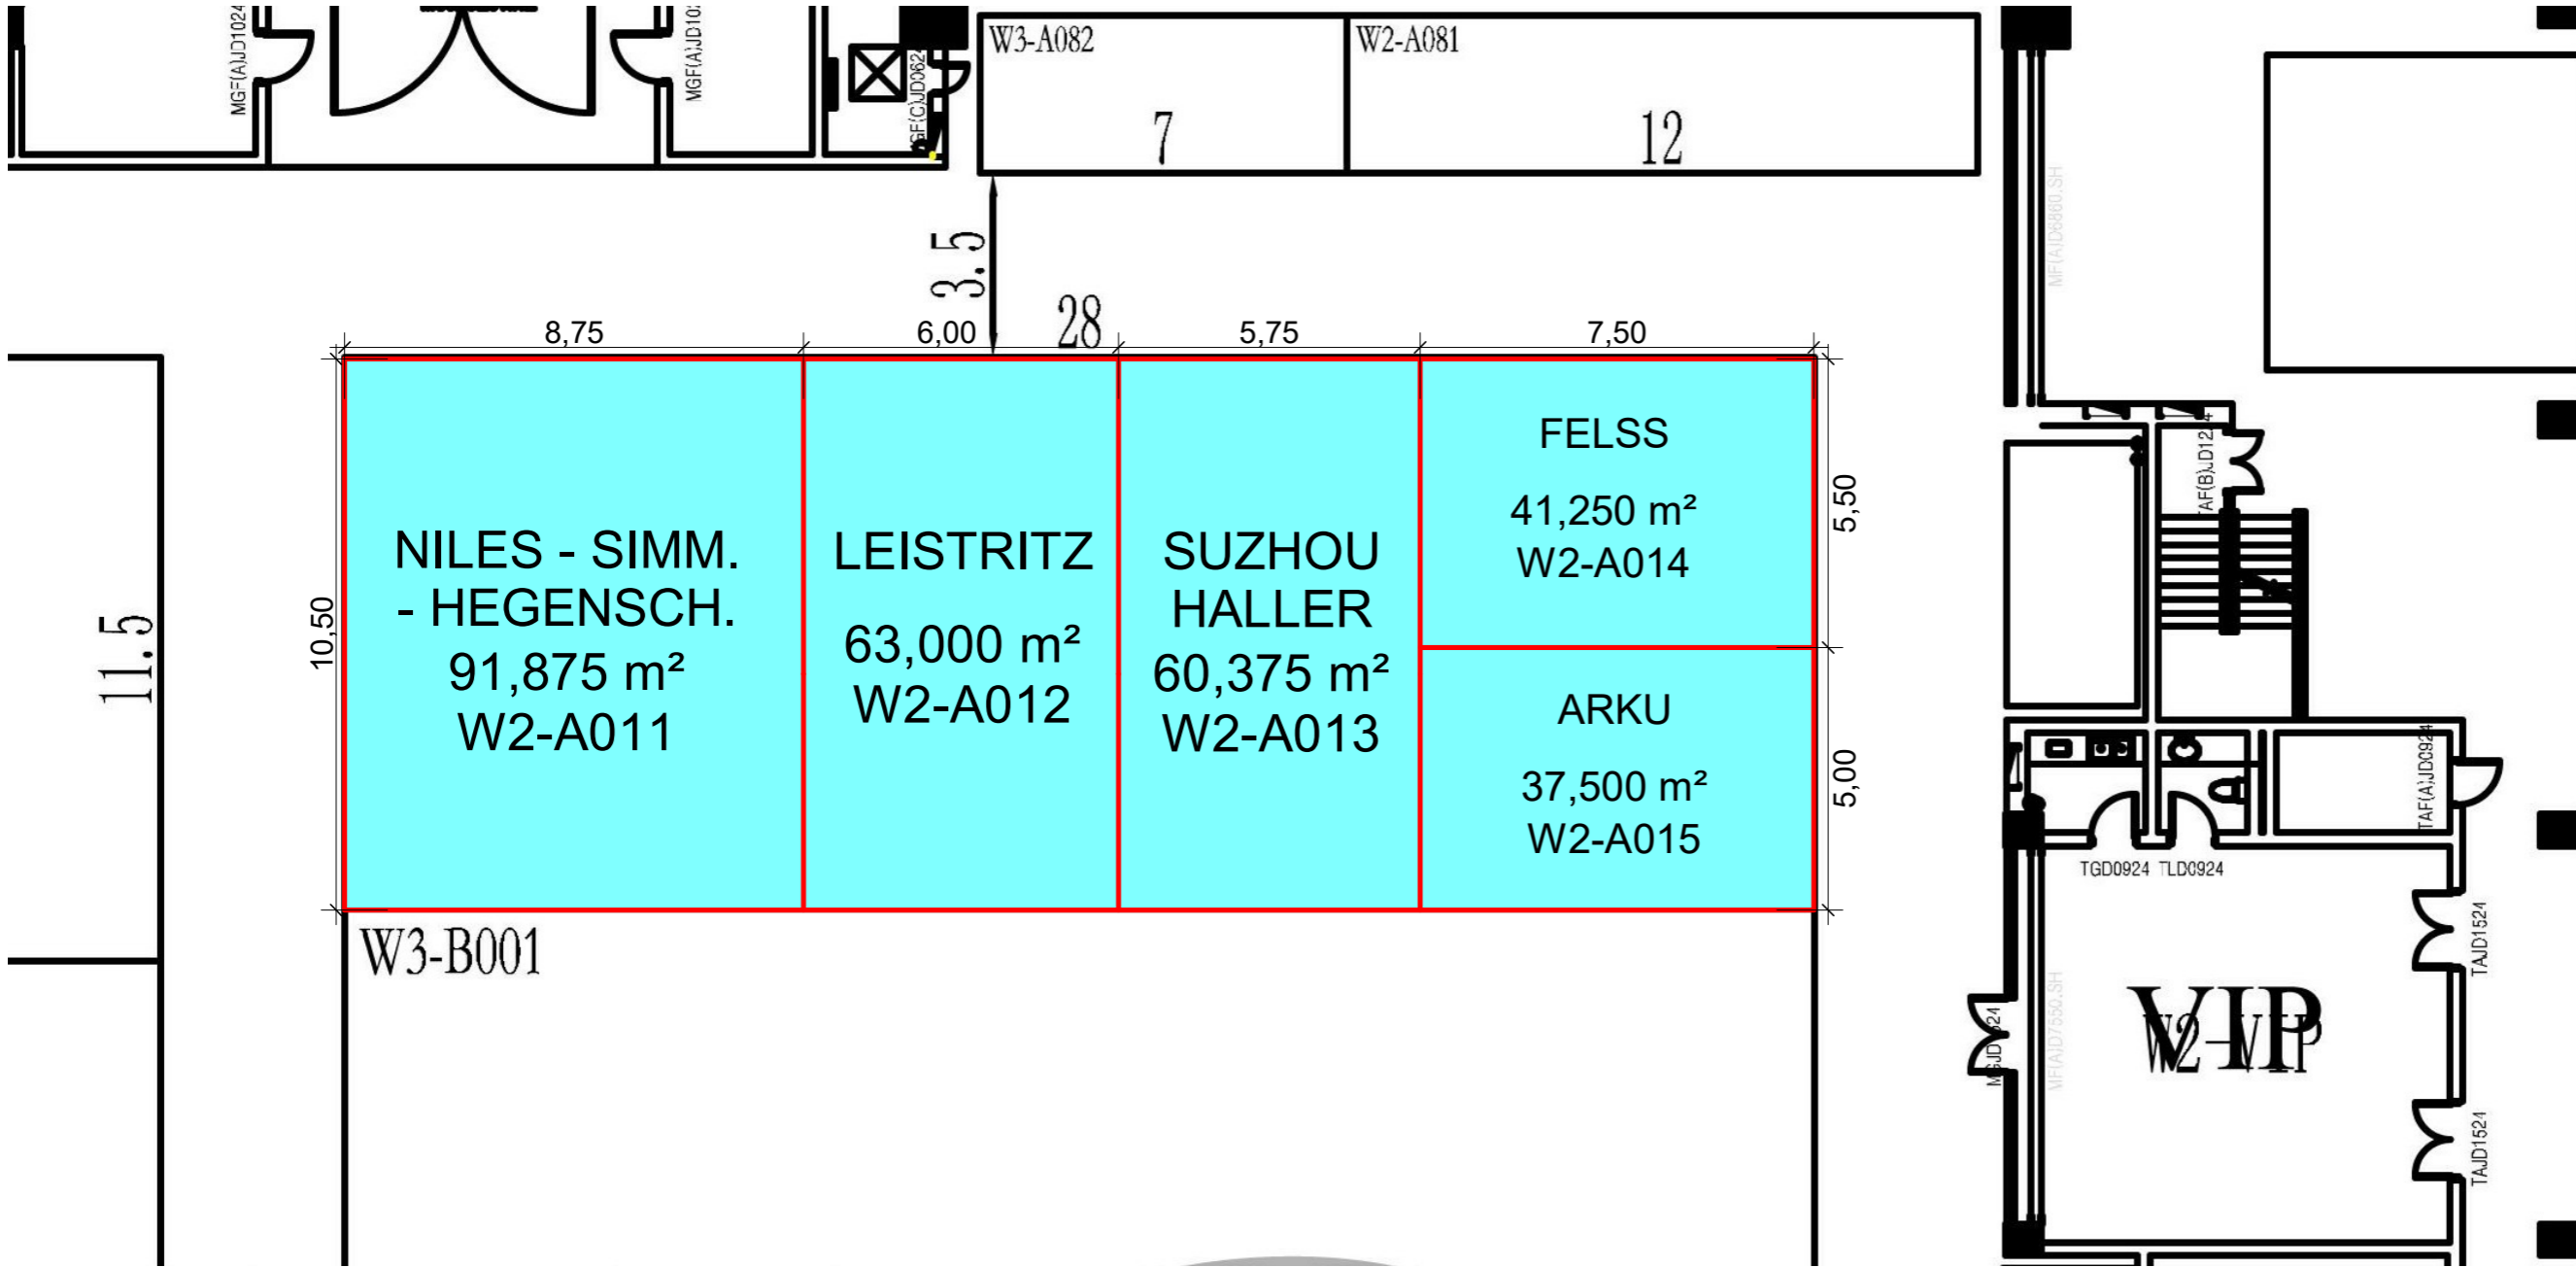

CIMT 2019 German Group - Hall W2

| | | |
|---|--|--------------------------|
| Design, drawings and content of plans and descriptions are property of IMAG. The use is prohibited by law without written permission of IMAG. | | |
| EVENT CIMT 2019 | SCALE Wie angezeigt | FORMAT A3 |
| CLIENT German Group | PROJECT 320819 | CREATE ON DATE 181011 |
| W2 | LAST UPDATE 13.12.2018 | PLAN 01 |
| DESIGN IMAG GmbH Am Messesee 2 81829 München info@imag.de www.imag.de |  fairs around the world | |