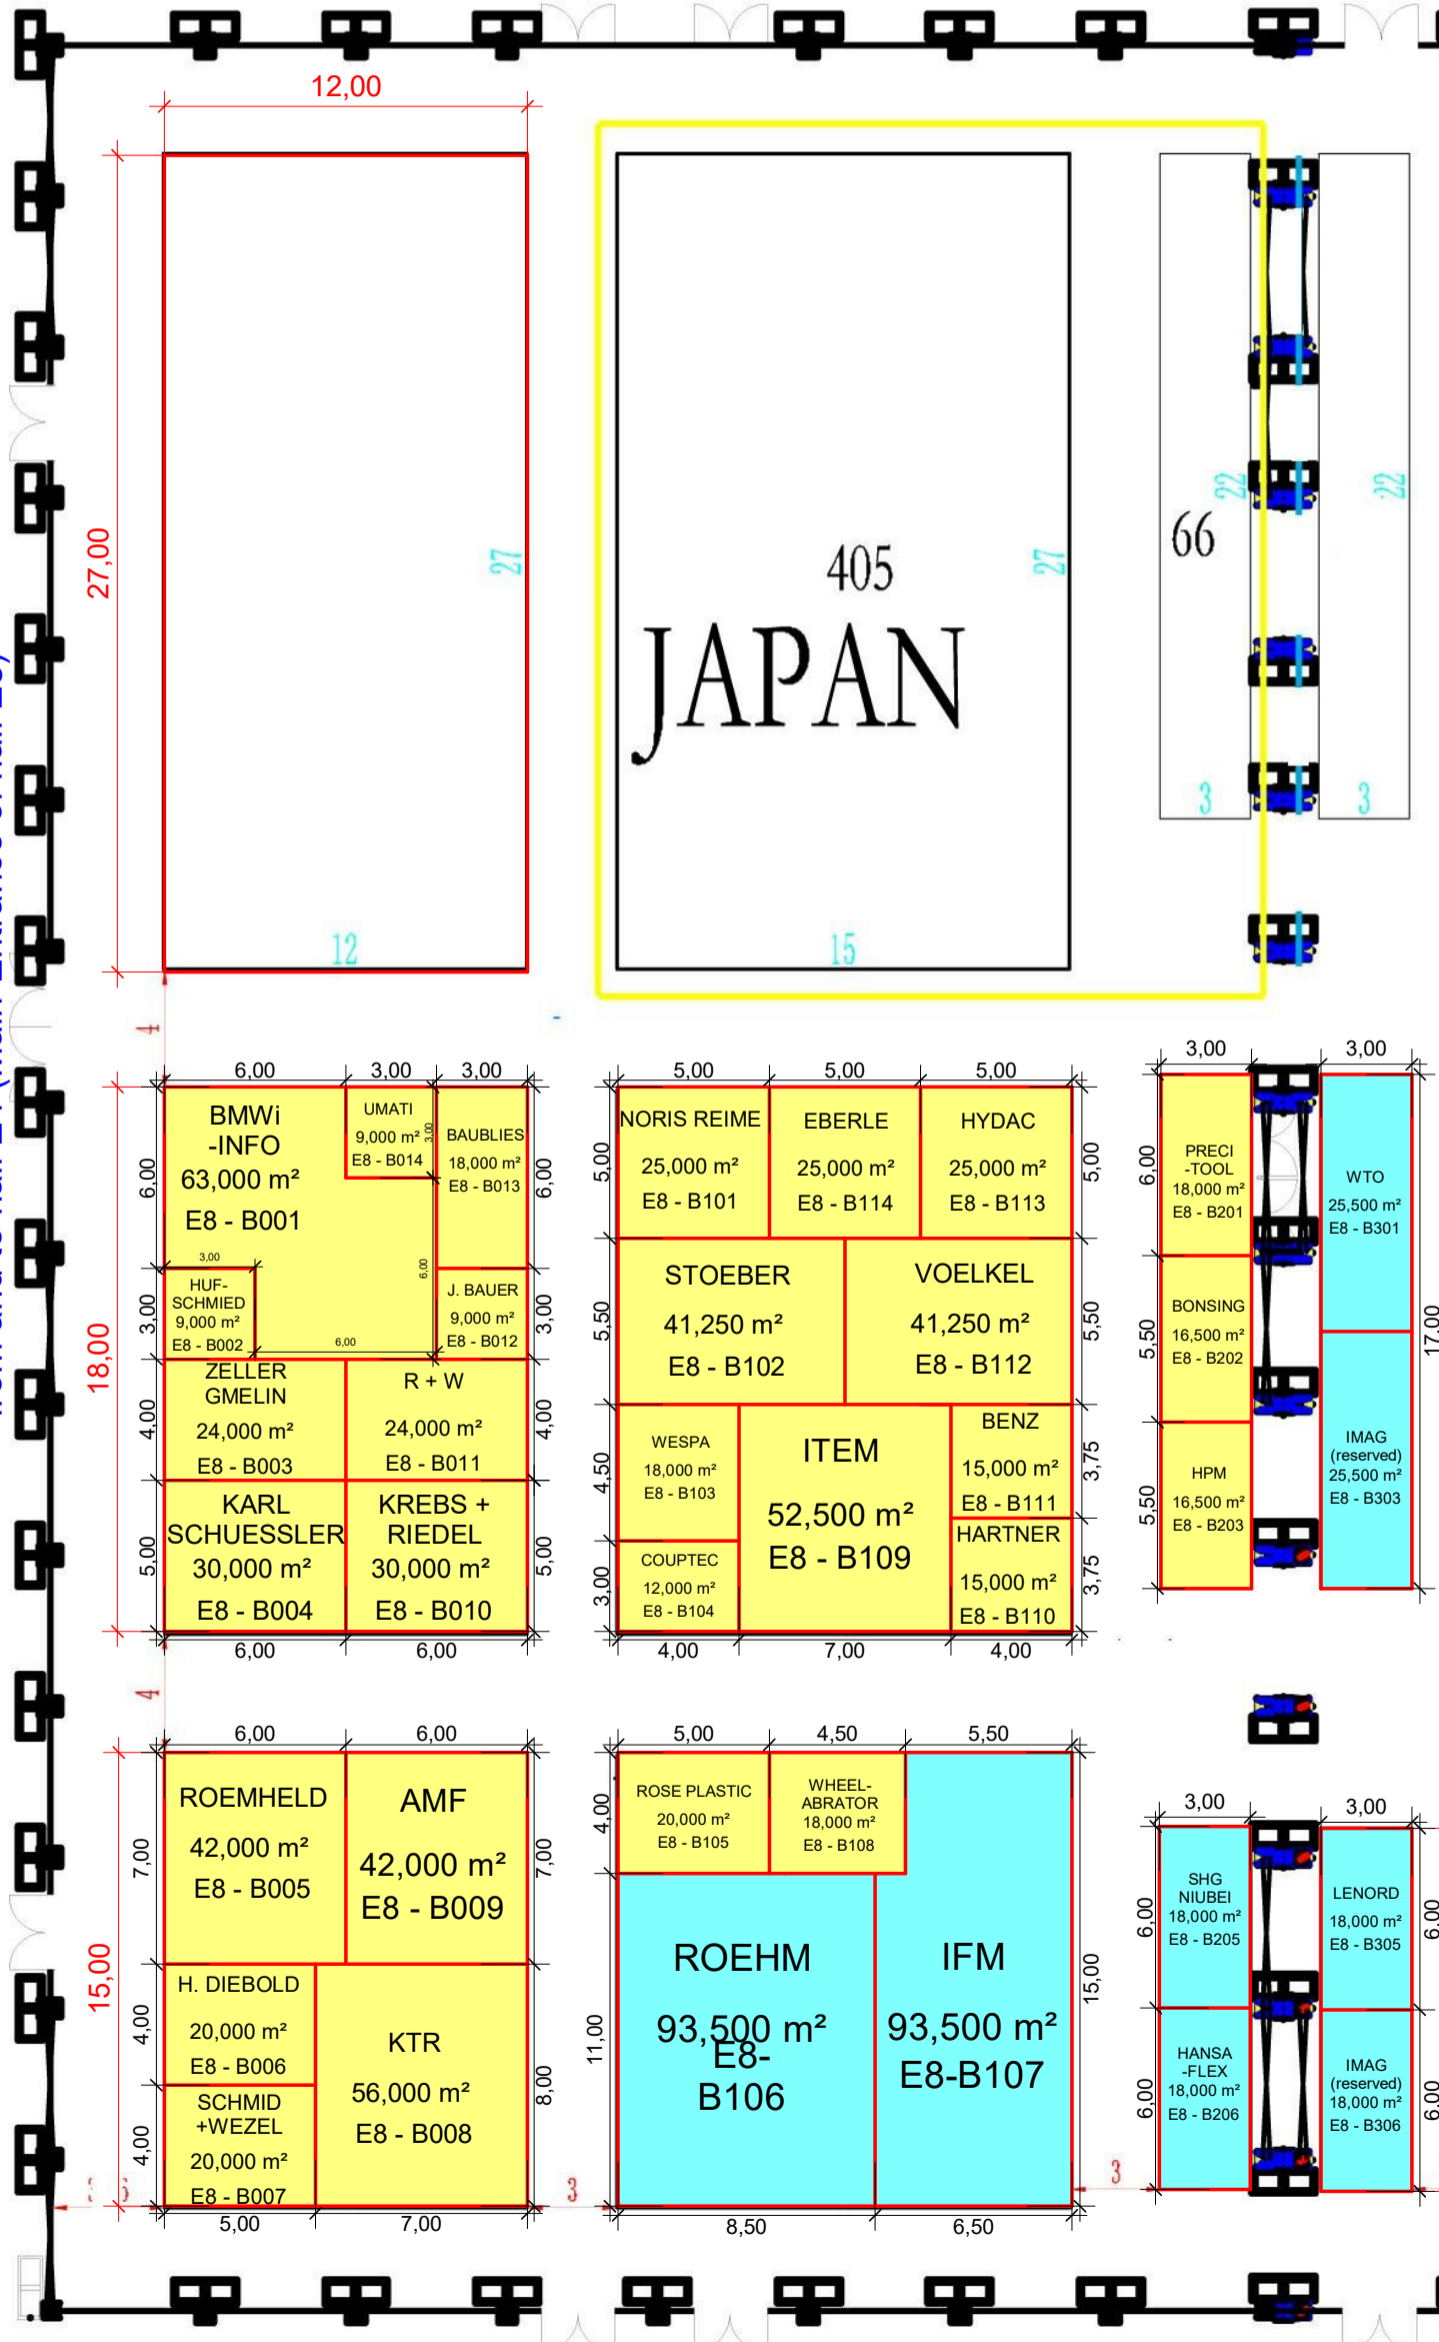

CIMT 2021 Hall E8

METRO-Station

from and to hall E4 (Main-Entrance of hall E8)

from and to hall E3, E7 and ENTRANCE-EAST (Metro-Station)

Design, drawings and content of plans and descriptions are property of IMAG. The use is prohibited by law without written permission of IMAG.		
EVENT	SCALE	FORMAT
CIMT 2021	Wie angezeigt	A3
CLIENT	PROJECT	
Hall E8		I0815PL
German Group & German Pavilion	CREATE ON DATE	
	15.10.2020	PLAN
		01
	LAST UPDATE	
	07.12.2020	wb
DESIGN	IMAG GmbH Am Messesee 2 81829 München info@imag.de www.imag.de	