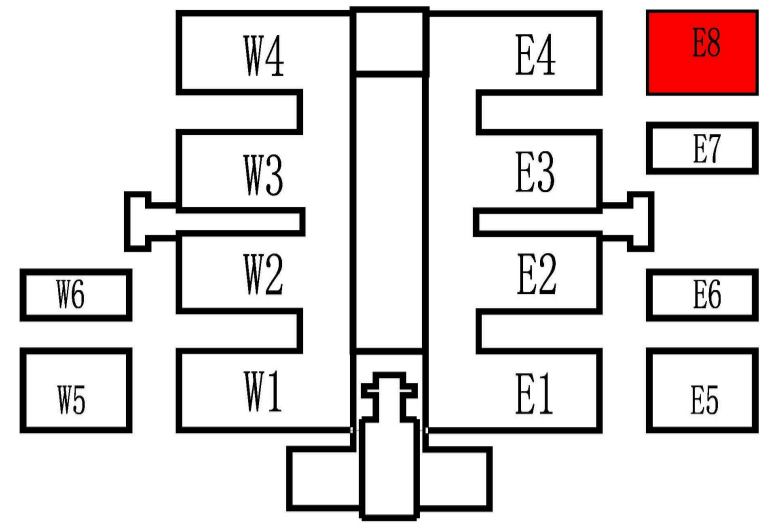

CIMT 2021 Hall E8

METRO-Station

from and to hall E4 (Main-Entrance of hall E8)

from and to hall E3, E7 and ENTRANCE-EAST (Metro-Station)

Design, drawings and content of plans and descriptions are property of IMAG. The use is prohibited by law without written permission of IMAG.		
EVENT	SCALE	FORMAT
CIMT 2021	Wie angezeigt	A3
CLIENT	PROJECT	
Hall E8		I0815PL
German Group & German Pavilion	CREATE ON DATE	
	15.10.2020	PLAN
		01
	LAST UPDATE	
	07.12.2020	wb
DESIGN	IMAG GmbH Am Messesee 2 81829 München info@imag.de www.imag.de	