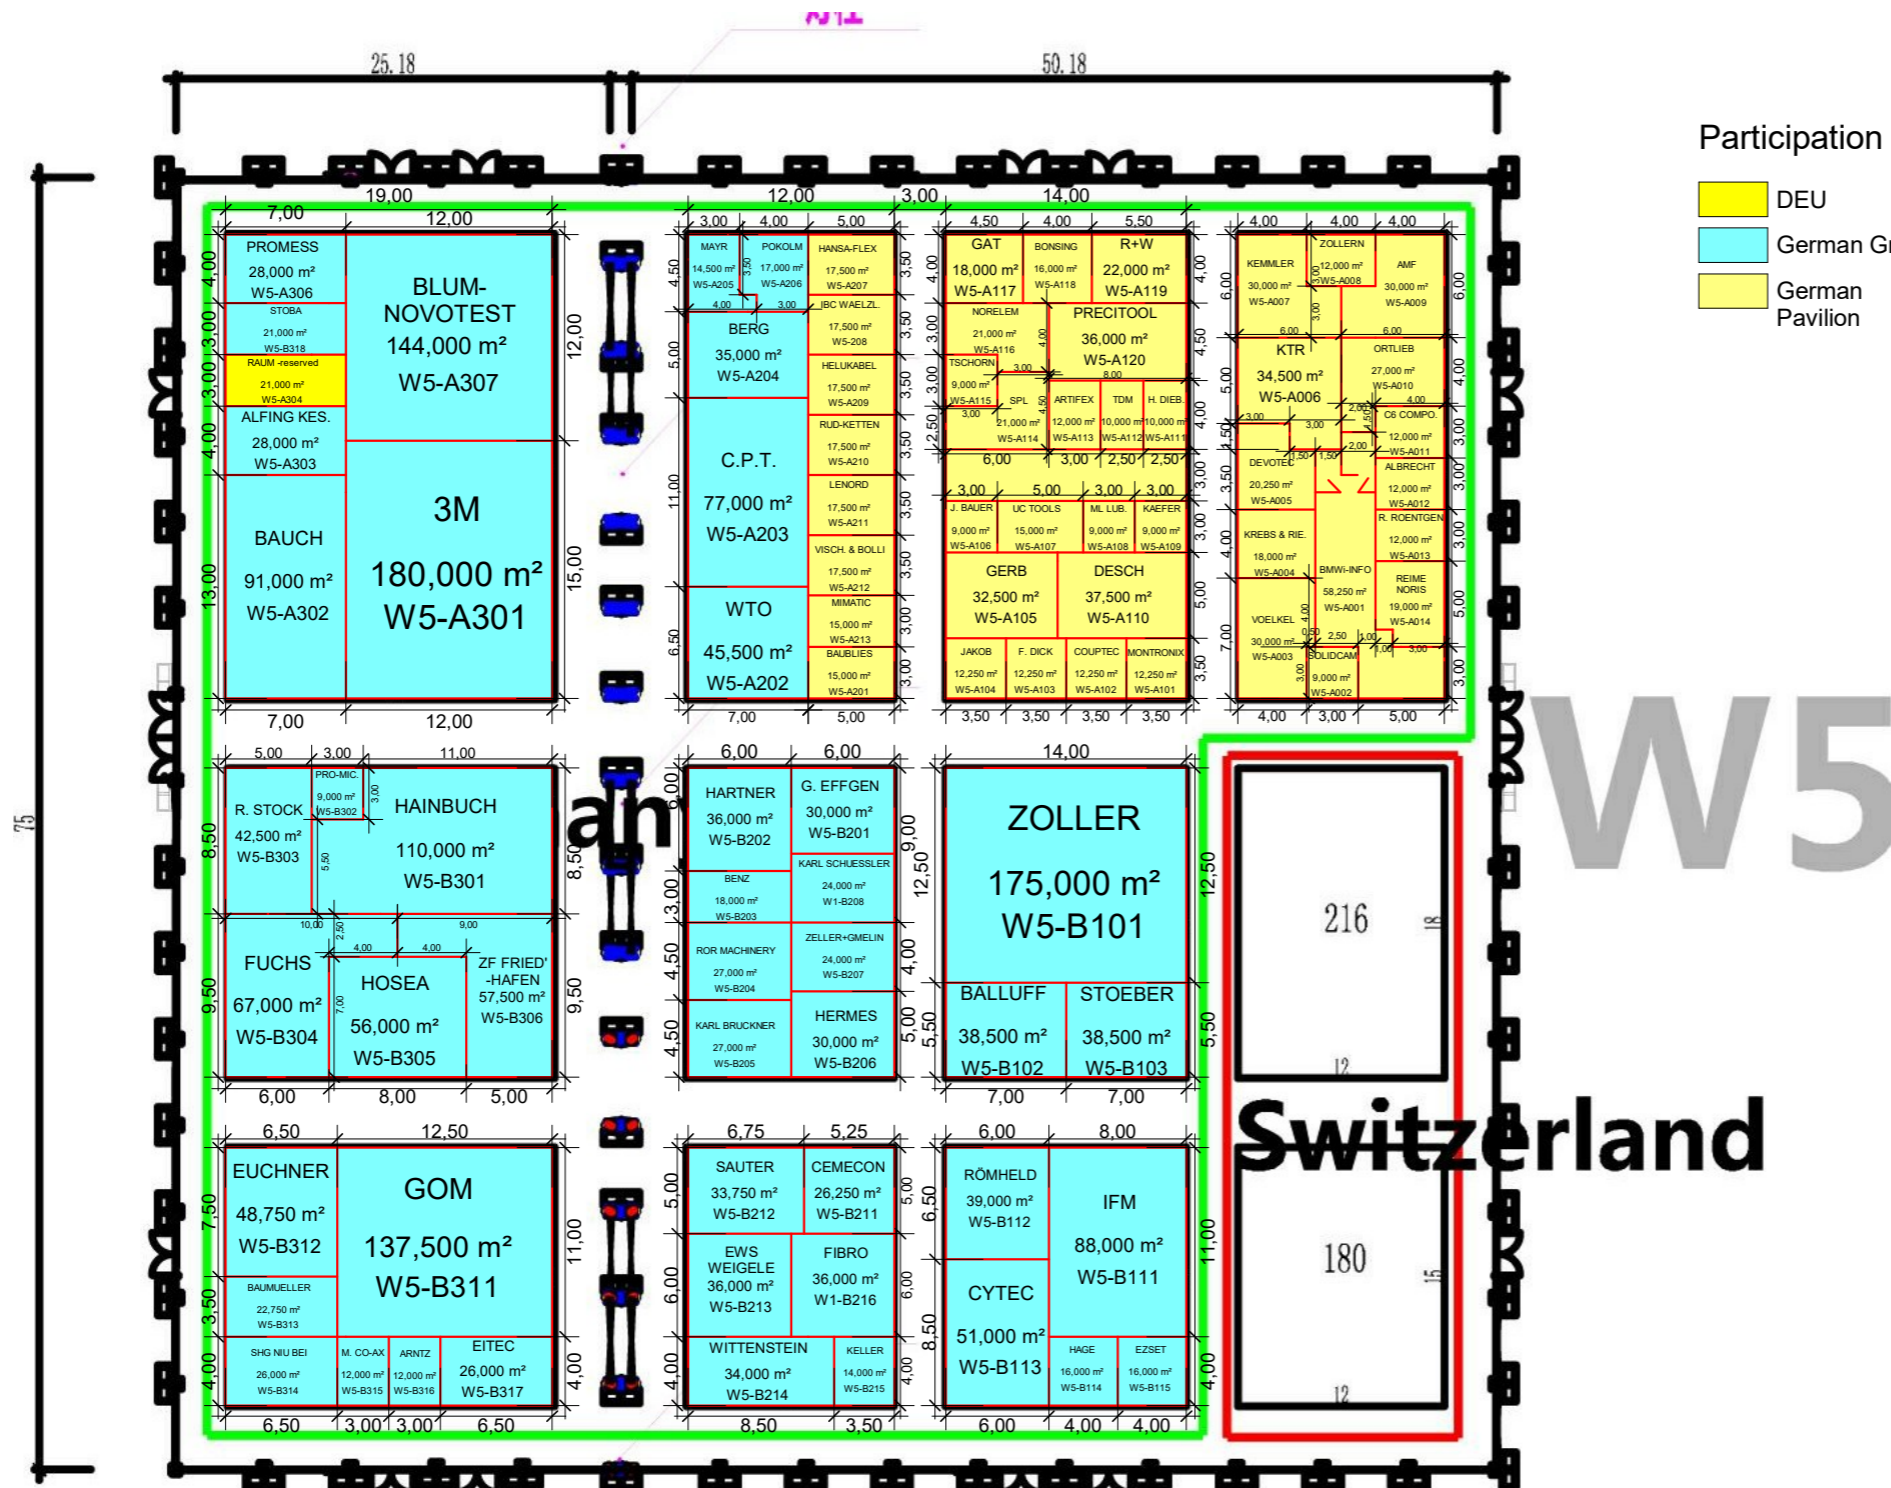

CIMT 2019

Hall W5 - German Group / Pavilion

Participation

- DEU
- German Group
- German Pavilion

Design, drawings and content of plans and descriptions are property of IMAG. The use is prohibited by law without written permission of IMAG.		
EVENT	SCALE	FORMAT
CIMT 2019	Wie angezeigt	A3
CLIENT	PROJECT	
IMAG	3200819	
	CREATE ON DATE	
	180921	
Hall W5 - German Group/Pavilion - Swiss Pavilion	PLAN	
	01	
	LAST UPDATE	
	13.12.2018	wb
DESIGN	IMAG GmbH Am Messesee 2 81829 München info@imag.de www.imag.de	
	fairs around the world	