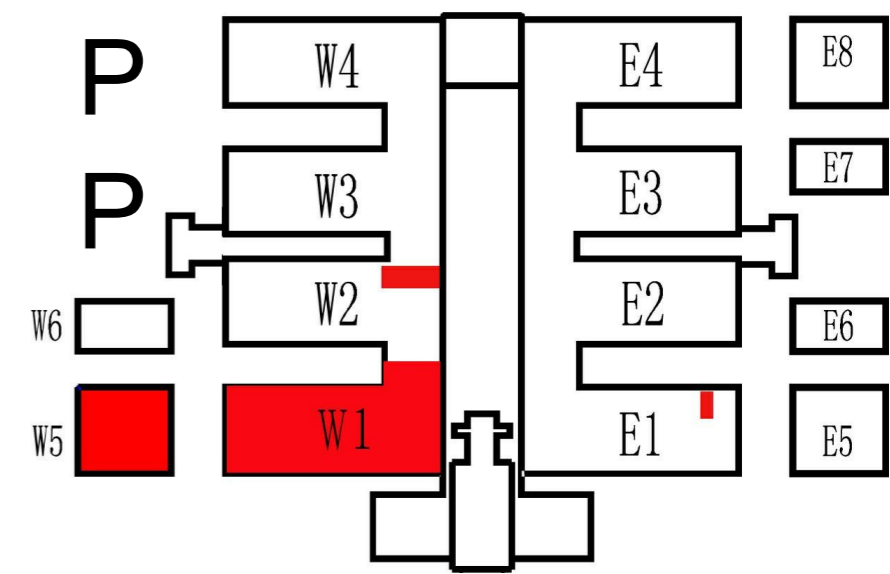

CIMT 2019

Hall W5 - German Group / Pavilion

- Participation
- German Group
 - German Pavilion
 - Swiss Pavilion

W5

Switzerland

Design, drawings and content of plans and descriptions are property of IMAG. The use is prohibited by law without written permission of IMAG.		
EVENT	SCALE	FORMAT
CIMT 2019	Wie angezeigt	A3
CLIENT	PROJECT	
IMAG		3200819
	CREATE ON DATE	
		180921
		PLAN
		01
	LAST UPDATE	
	13.02.2019	wb
DESIGN	IMAG GmbH Am Messesee 2 81829 München info@imag.de www.imag.de	
	fairs around the world	