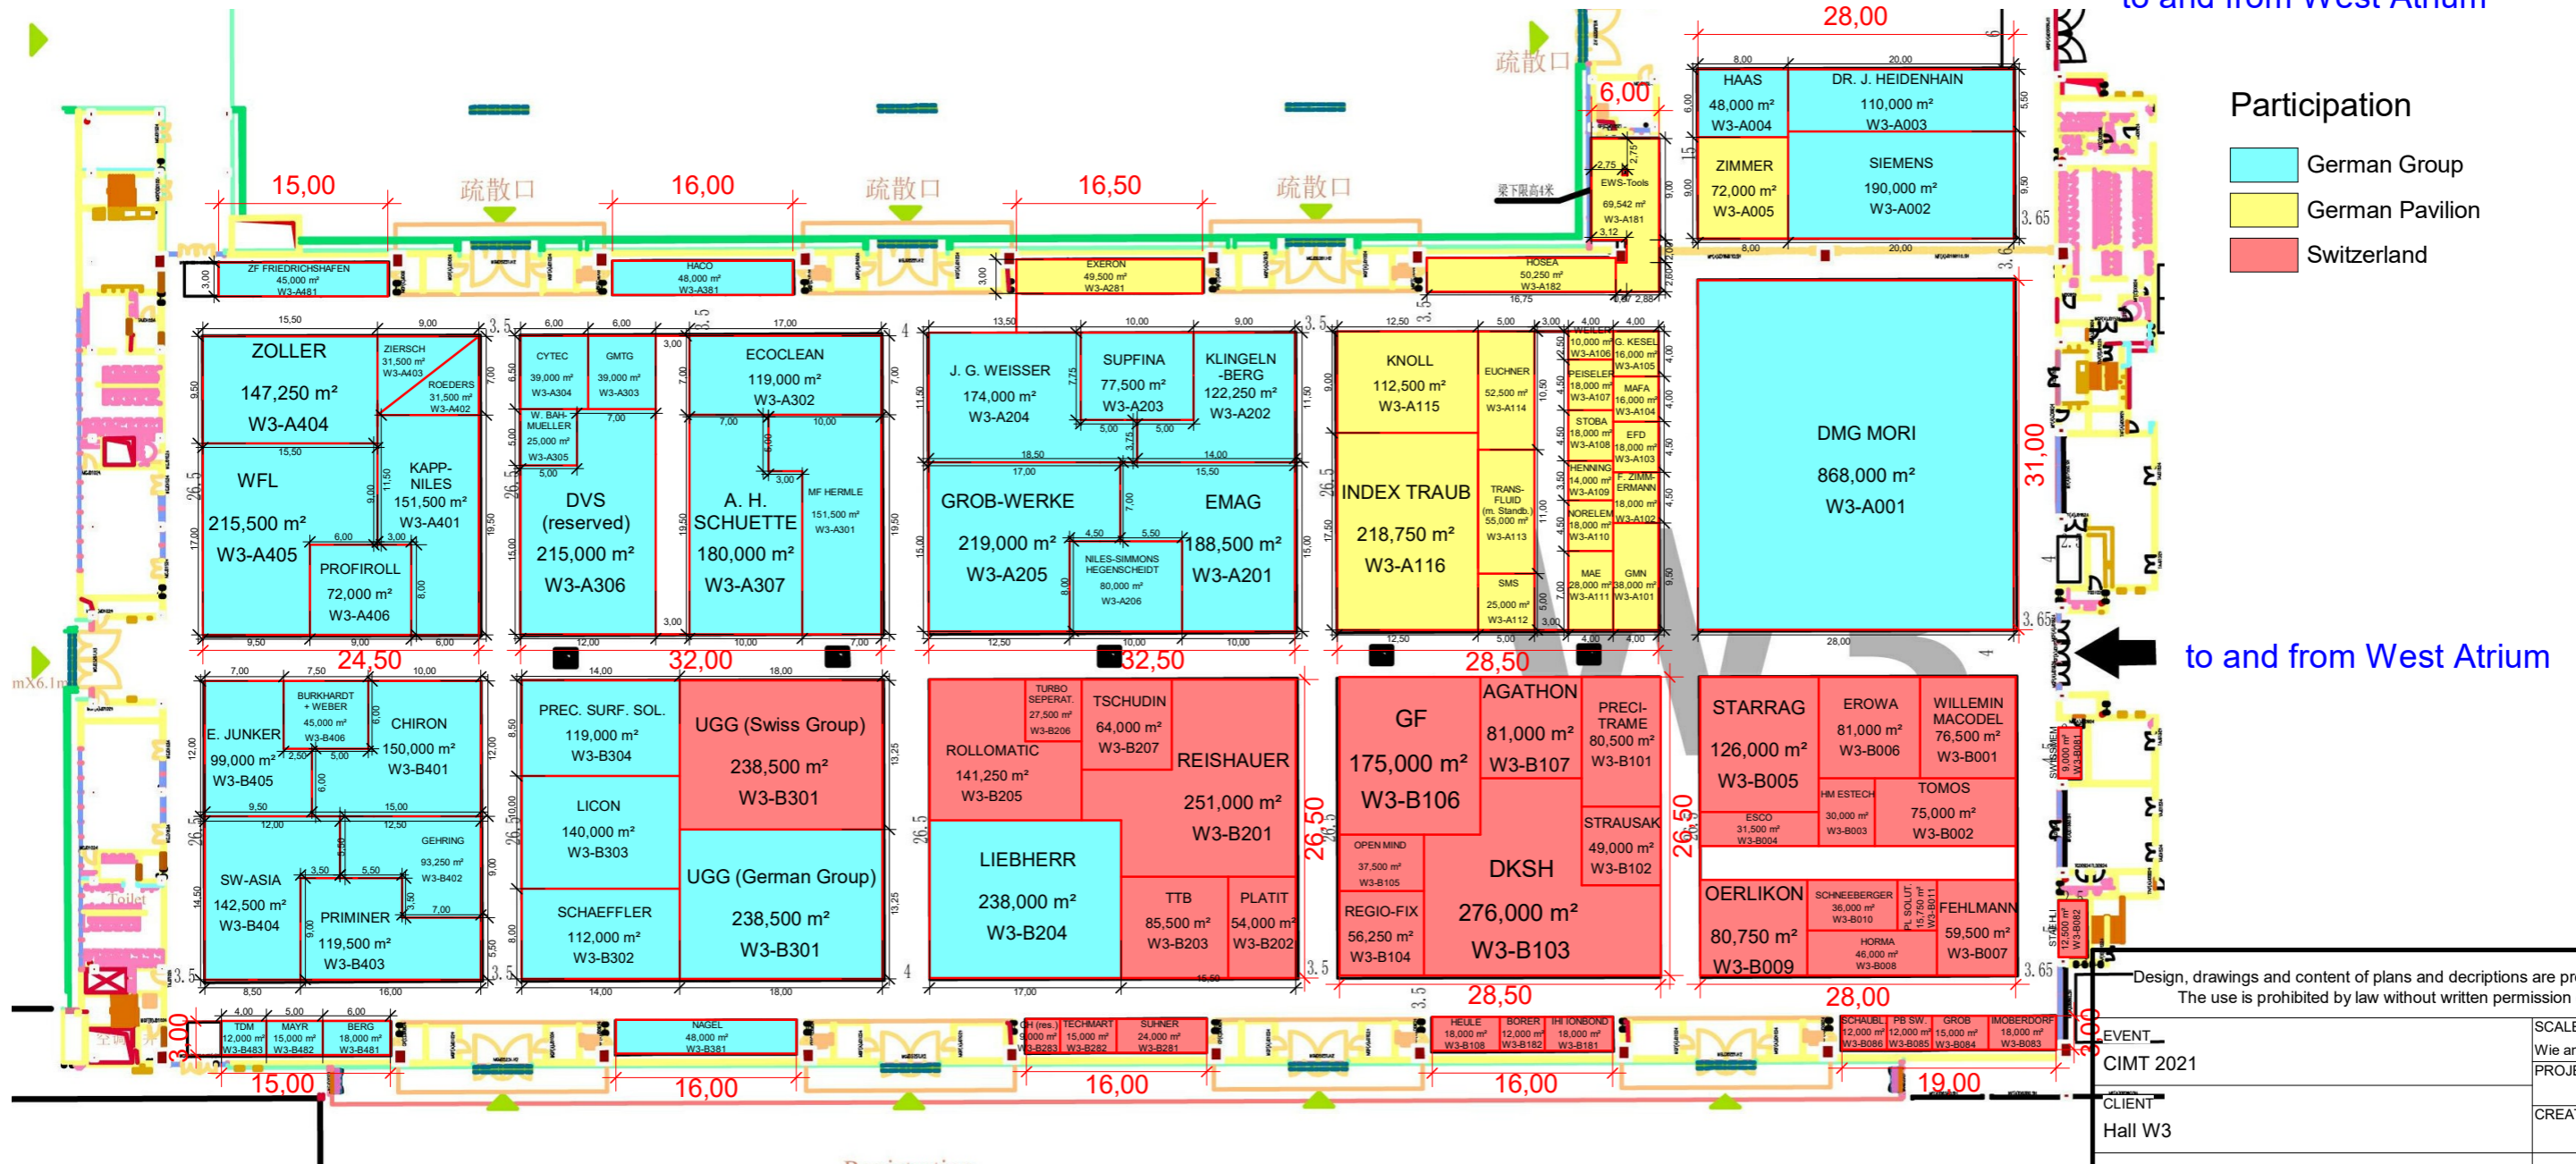

CIMT 2021 Hall W3

Loading Bay
(to and from hall W4)

Connection-Hall
to and from hall W4

to and from West Atrium

Design, drawings and content of plans and descriptions are property of IMAG. The use is prohibited by law without written permission of IMAG.

EVENT	CIMT 2021	SCALE	Wie angezeigt	FORMAT	A3
CLIENT	Hall W3	PROJECT	I0821PL		
	German Group and German Pavilion	CREATE ON DATE	14.10.2020		
DESIGN	IMAG GmbH Am Messesee 2 81829 München info@imag.de www.imag.de	LAST UPDATE	07.12.2020		
		PLAN	01		
			wb		