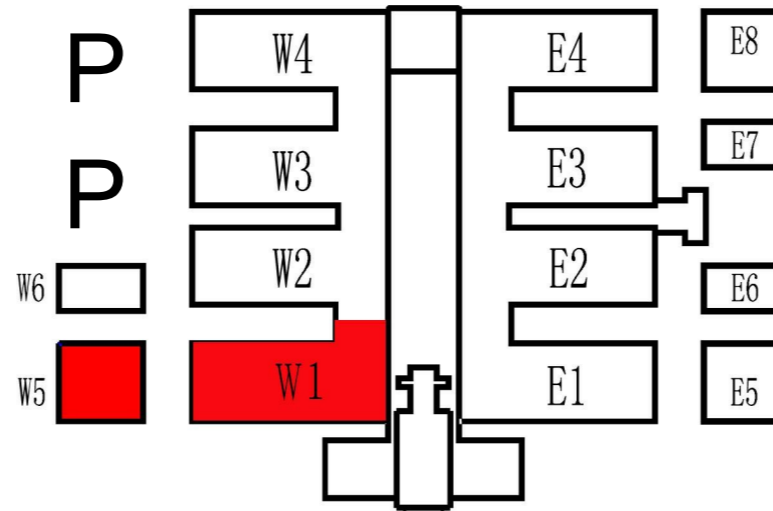

CIMT 2019 German Group - Hall W1

Participation

- IMAG - German Group
- IMAG - German Pavilion
- Swiss Pavilion

Design, drawings and content of plans and descriptions are property of IMAG. The use is prohibited by law without written permission of IMAG.		A3
EVENT	CIMT 2019	SCALE Wie angezeig
CLIENT	IMAG	FORMAT L0819PL
German Group/Pavilion Swiss-Pavilion - W1		CREATE ON DATE 24.07.2018
DESIGN		PLAN 01
IMAG GmbH Am Messesee 2 81829 München info@imag.de www.imag.de		LAST UPDATE 10.12.2018
		wb
		fairs around the world