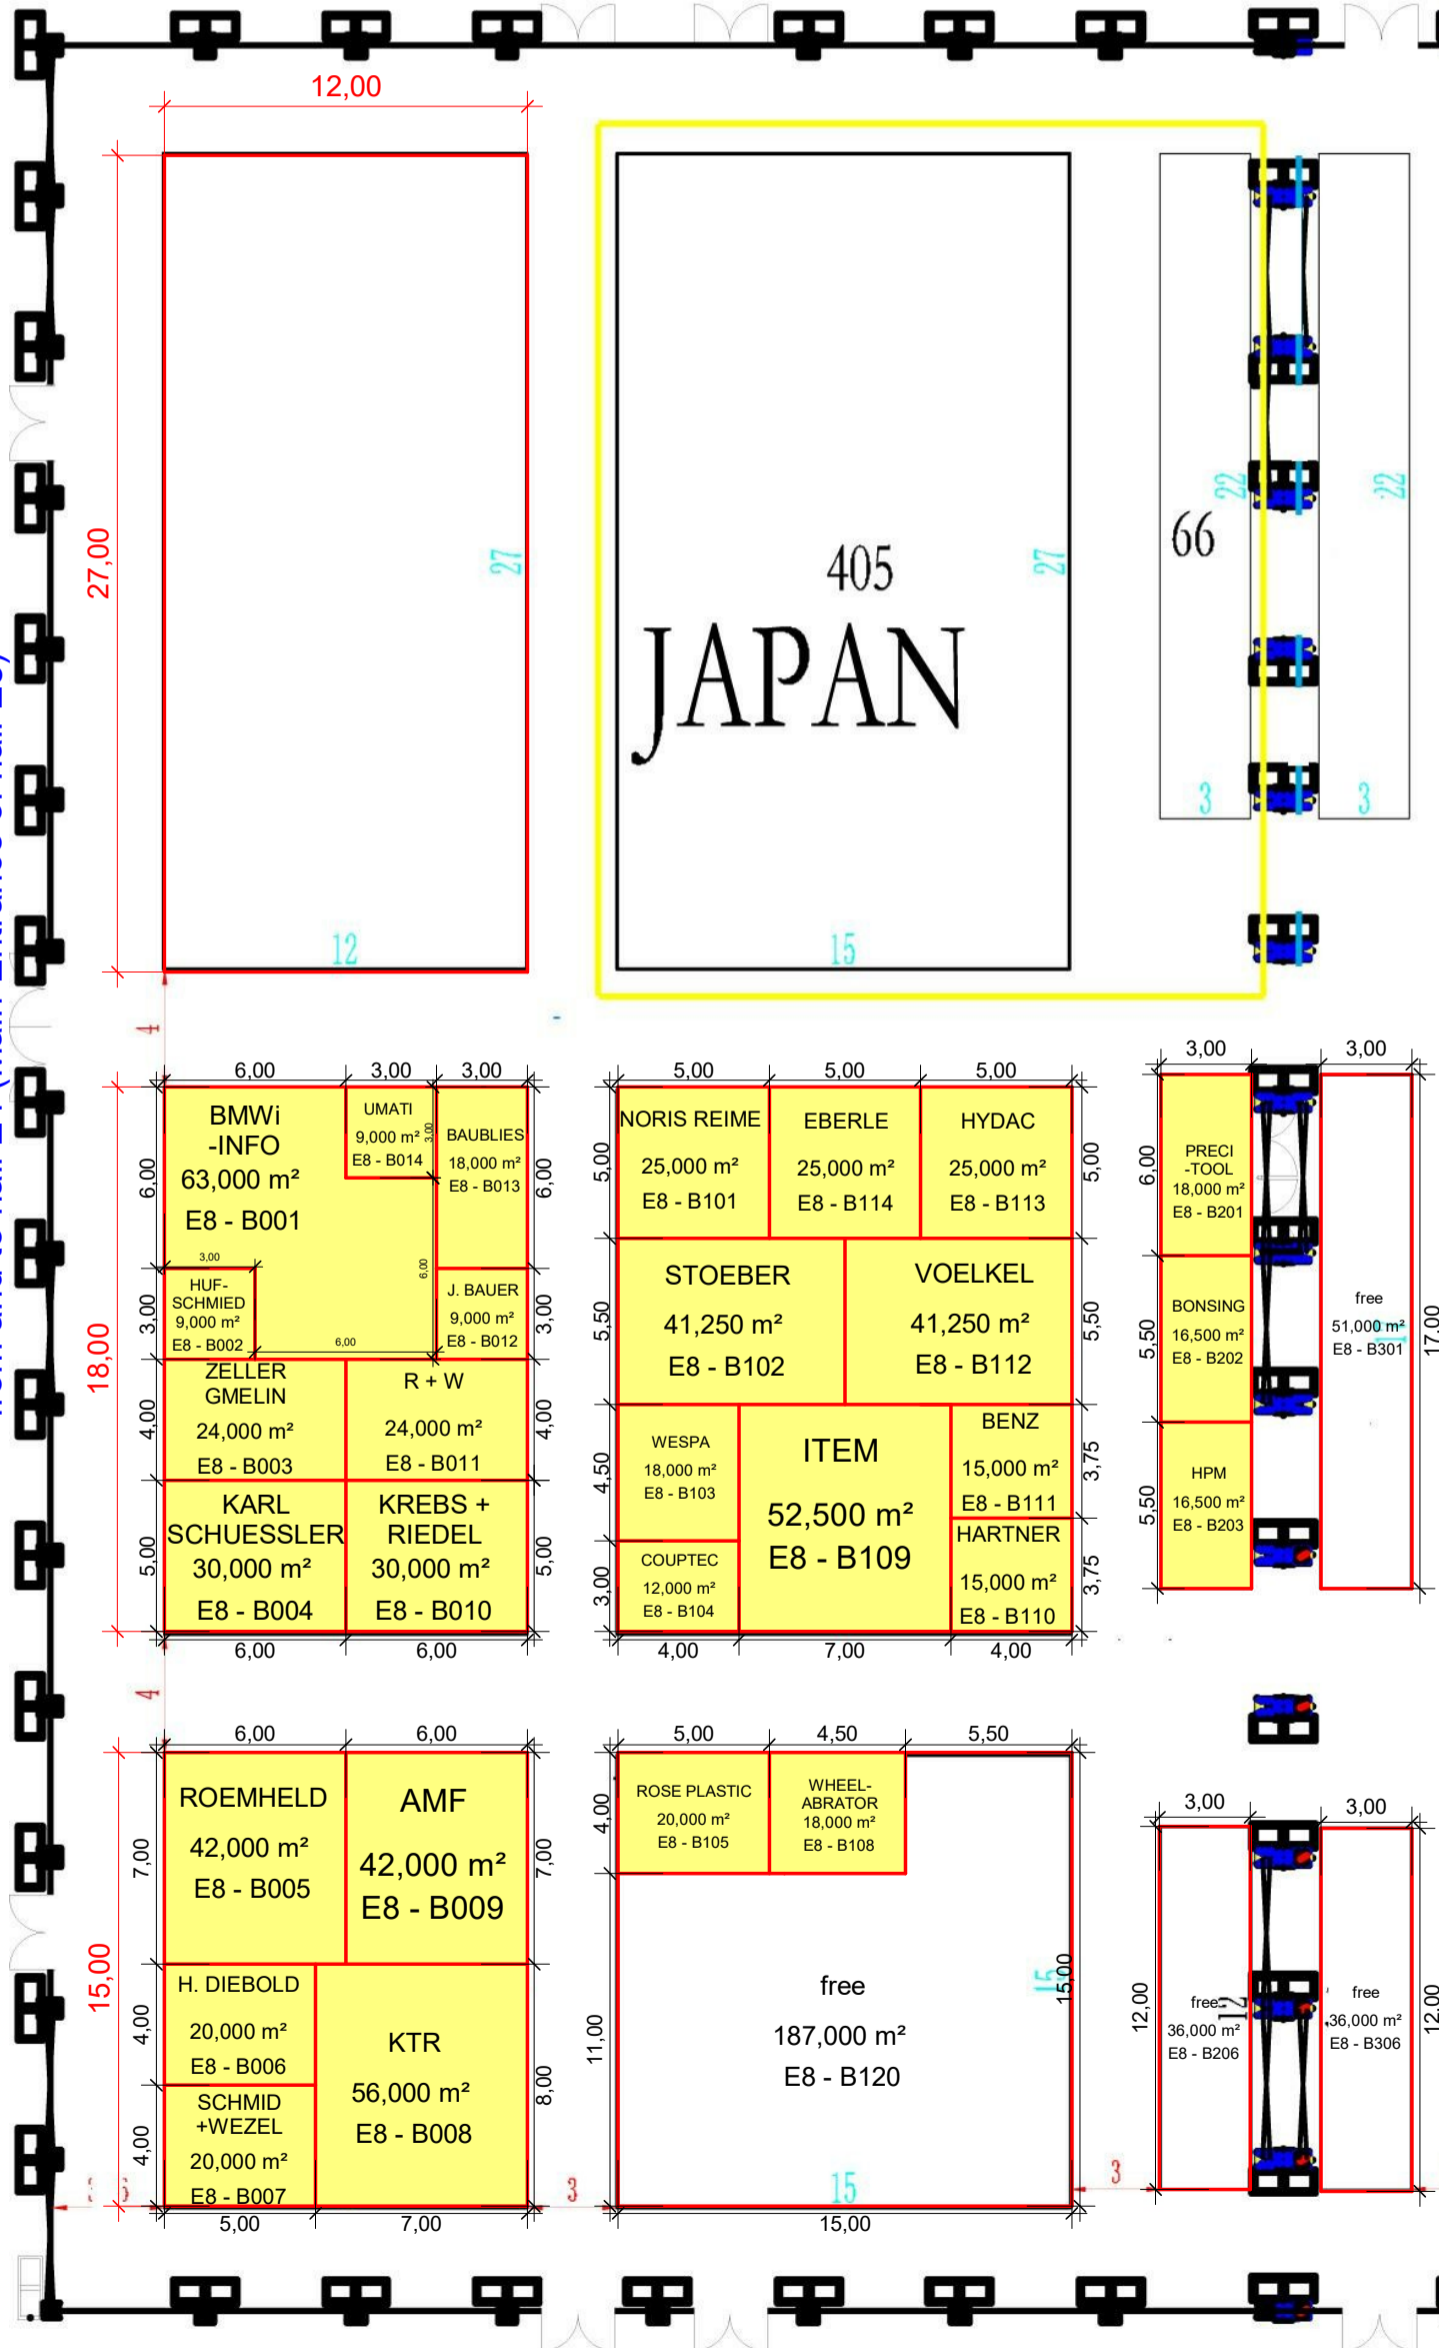

CIMT 2021 Hall E8

METRO-Station

from and to hall E4 (Main-Entrance of hall E8)

from and to hall E3, E7 and ENTRANCE-EAST (Metro-Station)

Design, drawings and content of plans and descriptions are property of IMAG. The use is prohibited by law without written permission of IMAG.

EVENT	SCALE	FORMAT
CIMT 2021	Wie angezeigt	A3
CLIENT	PROJECT	CREATE ON DATE
Hall E8		15.10.2020
German Group & German Pavilion	LAST UPDATE	PLAN
	01.03.2021	01
DESIGN	IMAG GmbH Am Messesee 2 81829 München info@imag.de www.imag.de	
	 fairs around the world	