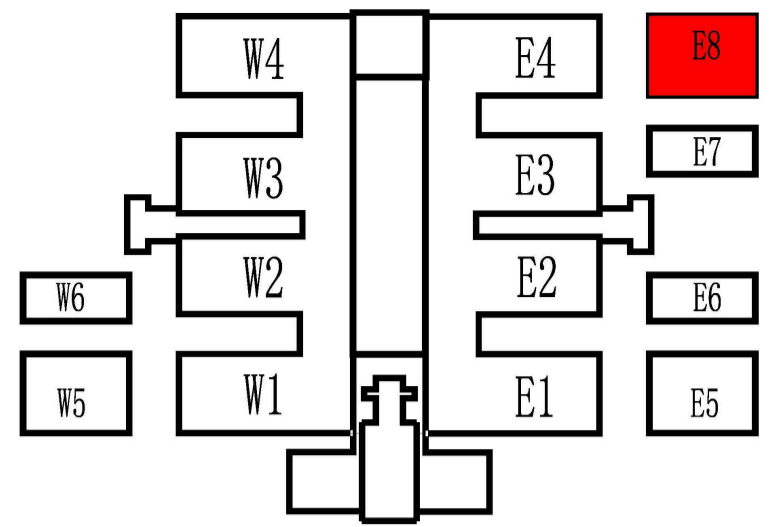

CIMT 2021 Hall E8

METRO-Station

from and to hall E4 (Main-Entrance of hall E8)

from and to hall E3, E7 and ENTRANCE-EAST (Metro-Station)

Design, drawings and content of plans and descriptions are property of IMAG. The use is prohibited by law without written permission of IMAG.

EVENT	SCALE	FORMAT
CIMT 2021	Wie angezeigt	A3
CLIENT	PROJECT	CREATE ON DATE
Hall E8		15.10.2020
German Group & German Pavilion	LAST UPDATE	PLAN
	01.03.2021	01
DESIGN	IMAG GmbH Am Messesee 2 81829 München info@imag.de www.imag.de	
	 fairs around the world	