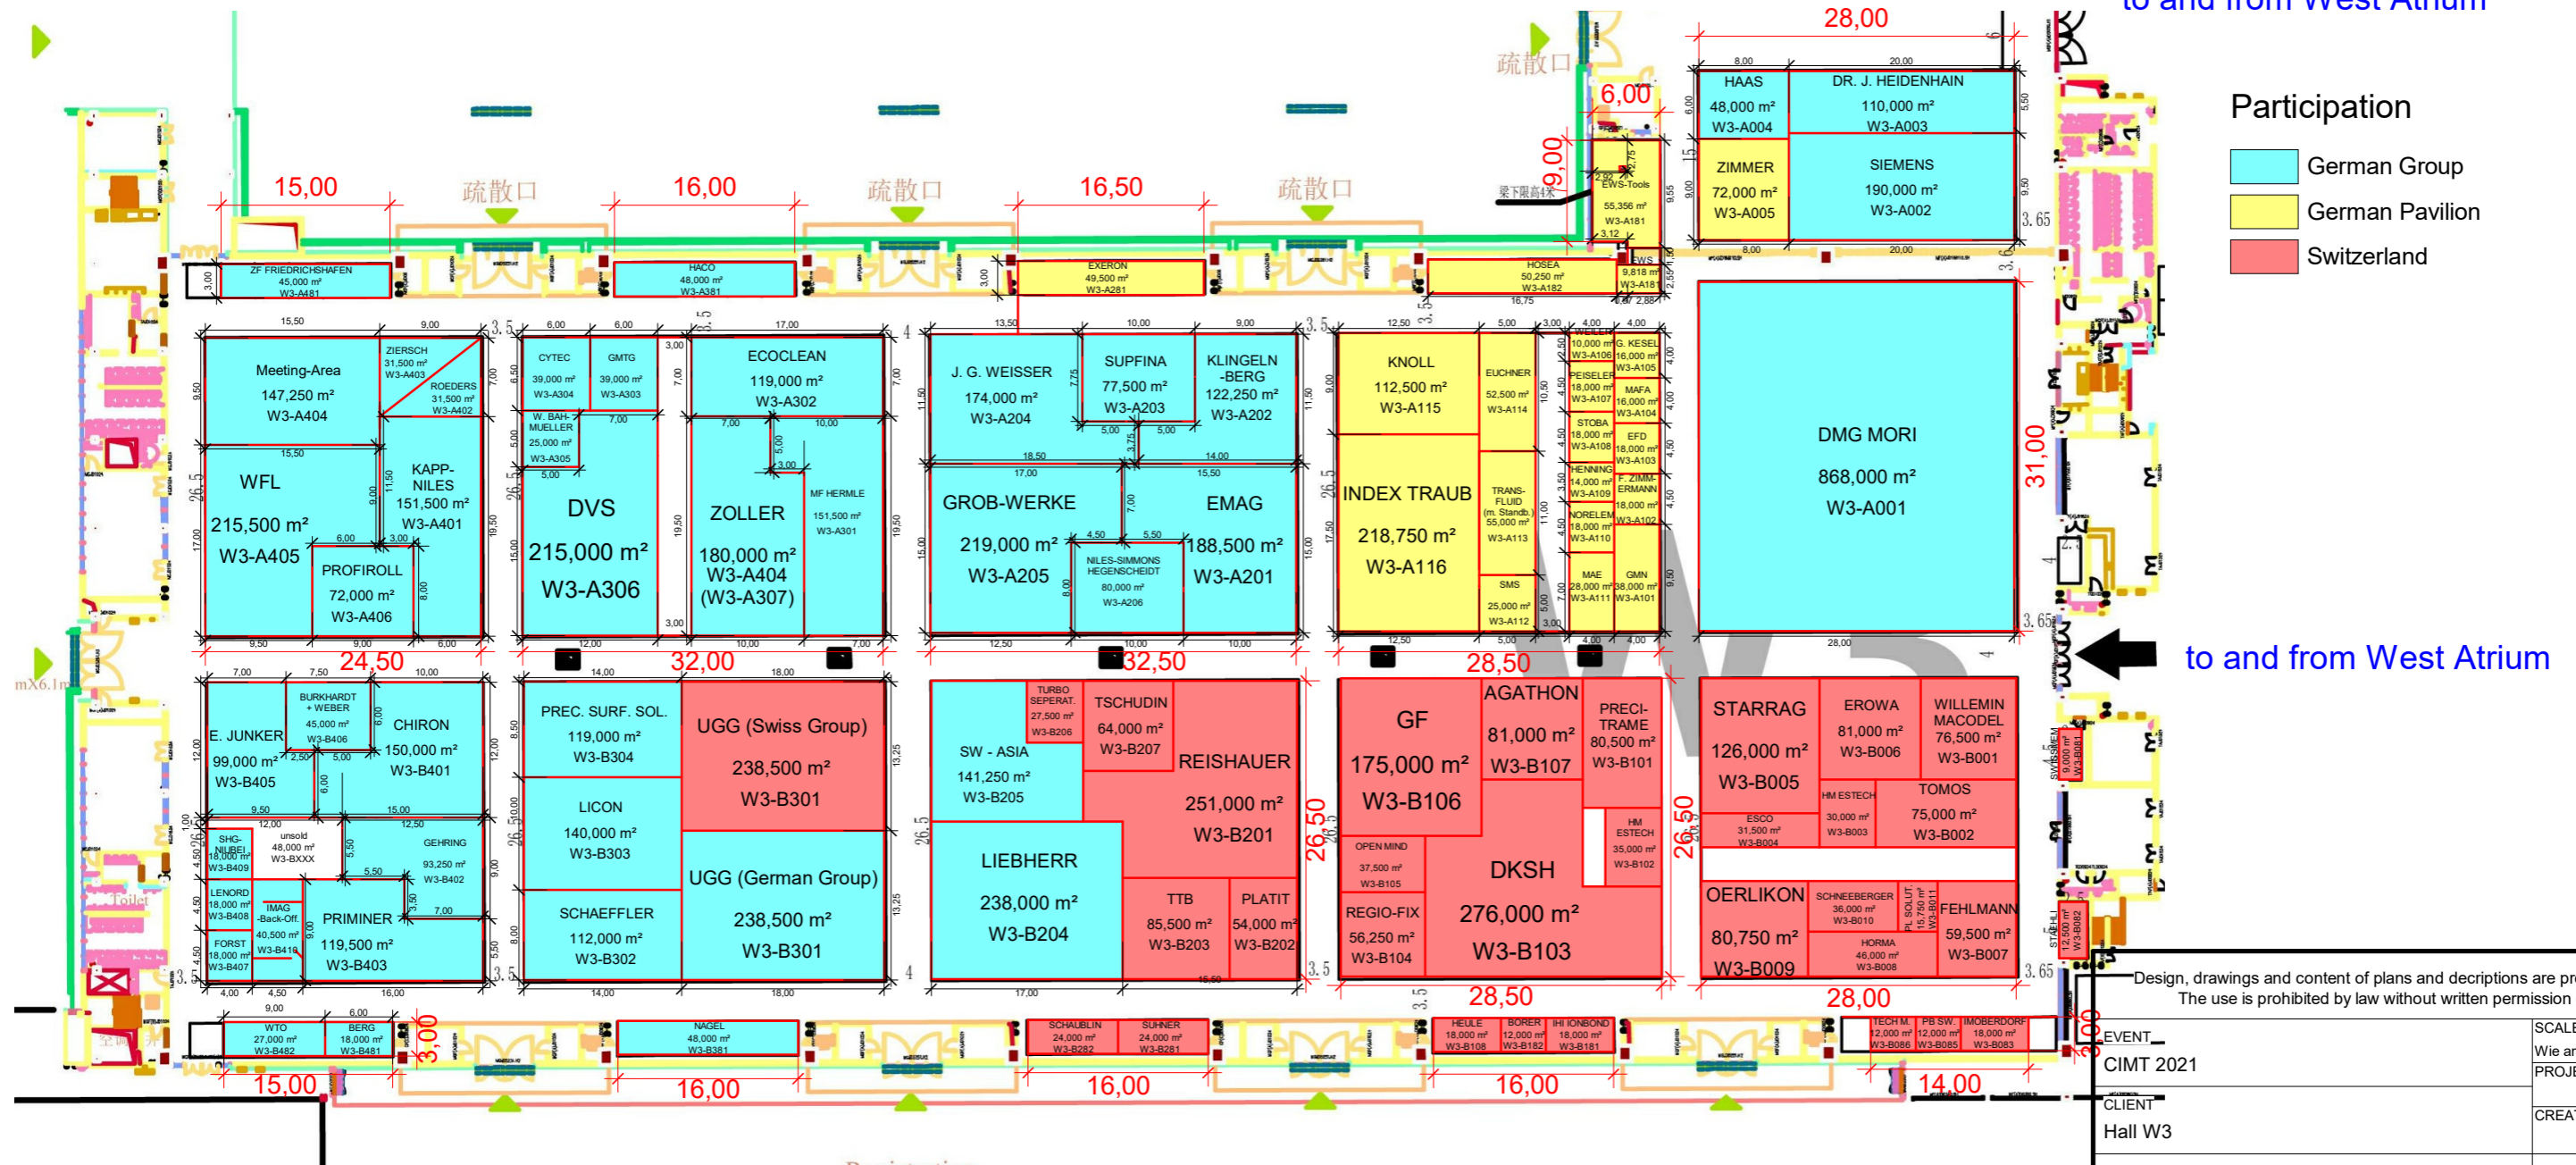

CIMT 2021 Hall W3

Loading Bay
(to and from hall W4)

Connection-Hall
to and from hall W4

to and from West Atrium

Design, drawings and content of plans and descriptions are property of IMAG. The use is prohibited by law without written permission of IMAG.

EVENT	CIMT 2021	SCALE	Wie angezeigt	FORMAT	A3
CLIENT	Hall W3	PROJECT	I0821PL		
	German Group and German Pavilion	CREATE ON DATE	14.10.2020		
DESIGN	IMAG GmbH Am Messesee 2 81829 München 8 info@imag.de www.imag.de	LAST UPDATE	30.03.2021		
		PLAN	01		
			wb		